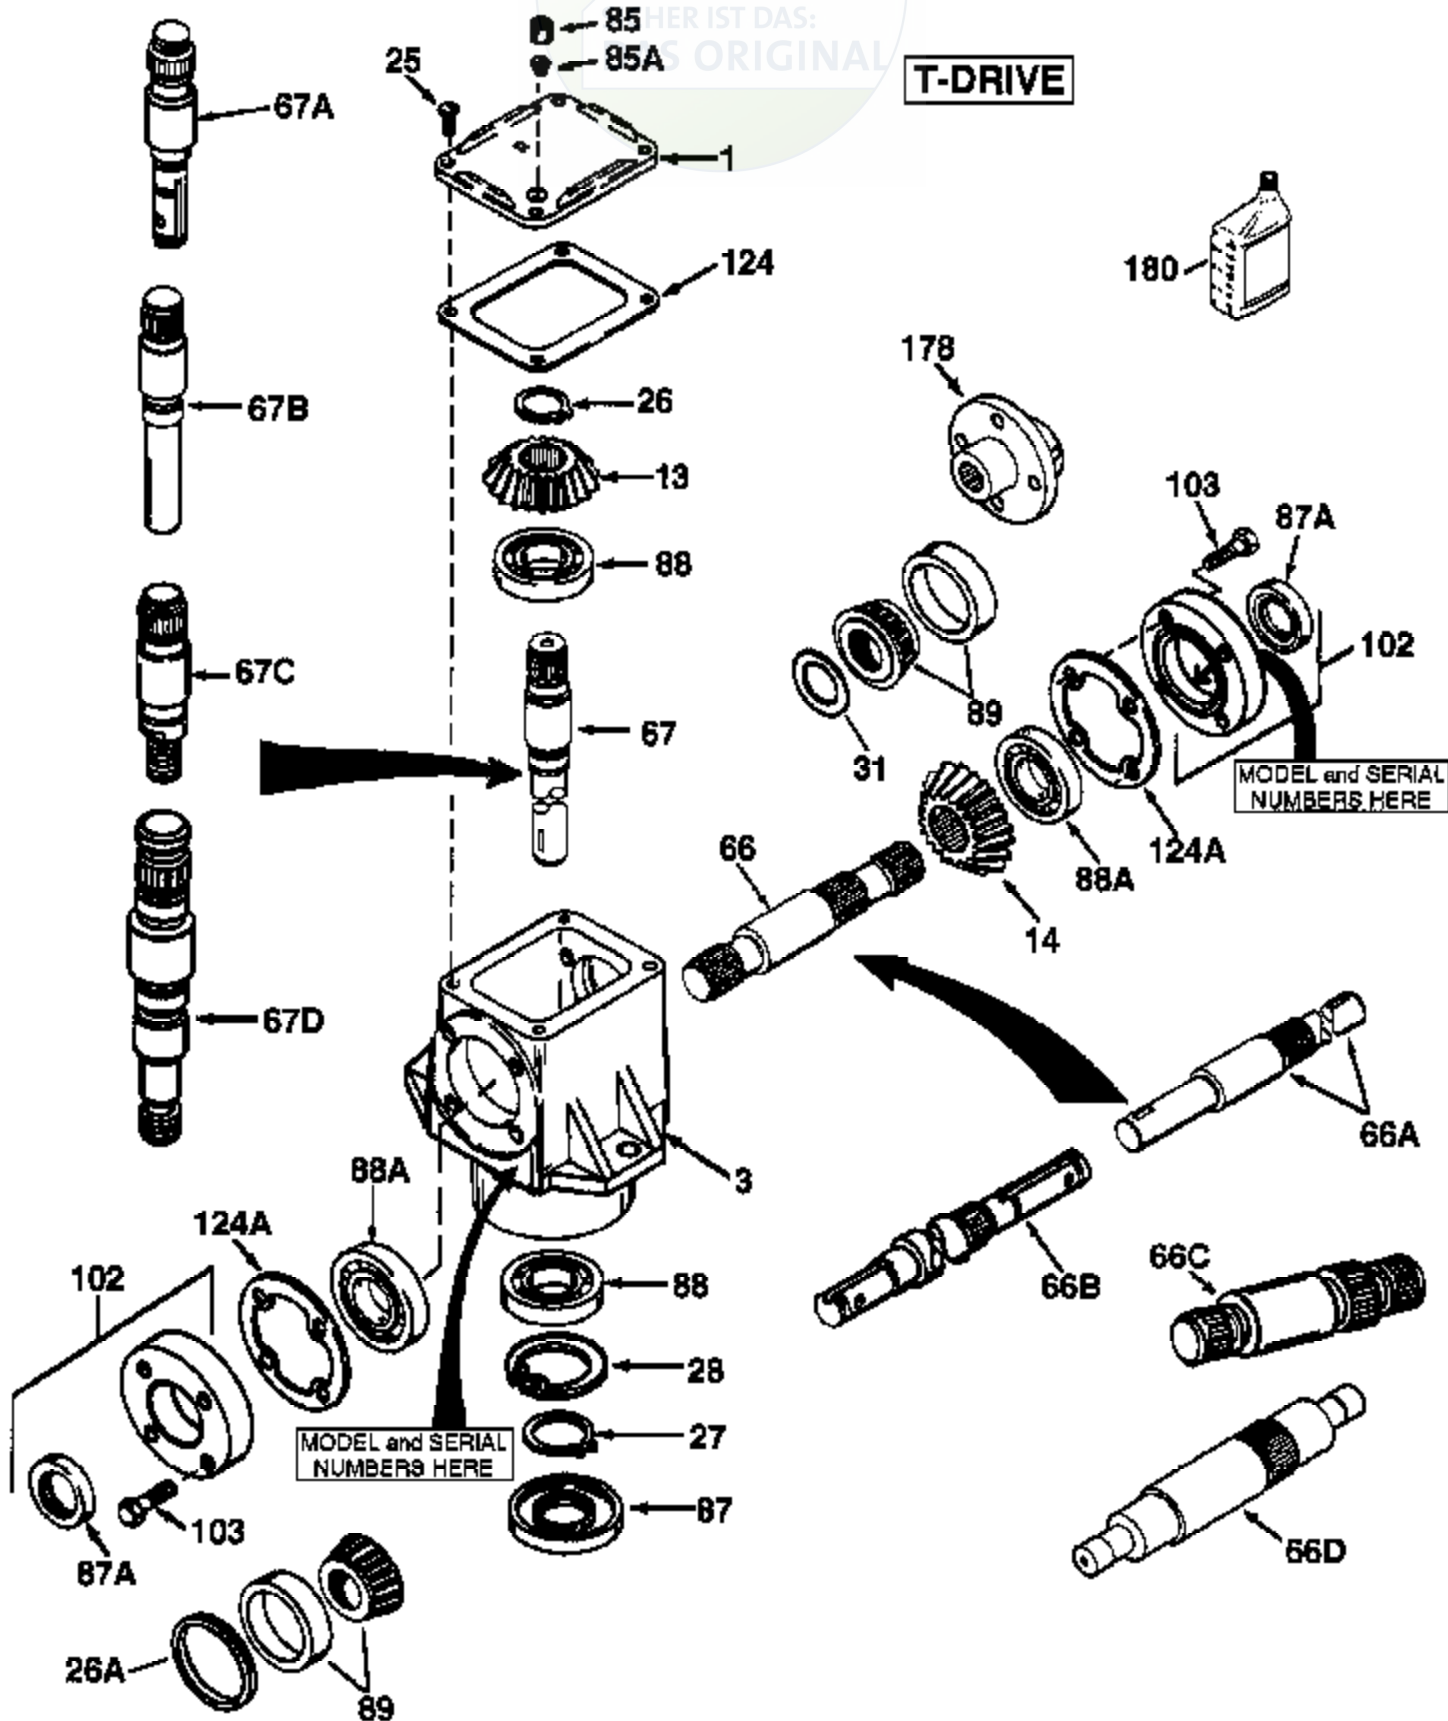

JOIST

WER IST DAS:
ORIGINAL

T-DRIVE

Ref #	Part Number	Qty	Description
1	772067	1	Right Angle Drive Head Cover
3	770117	1	T-Drive Housing
13	778101A	1	Miter Gear (17 teeth-steel)
14	778210A	1	Miter Gear (17 teeth-steel)
25	792025	4	Screw, 10-24 x 1/2"
26	788018	1	Retaining Ring
27	788079	1	Retaining Ring
28	788080	1	Retaining Ring
66	776072A	1	Input Shaft (5-3/4" long)
67D	776427	1	Output Shaft (5.047" long)
85	792039	1	Pipe Plug, 1/8-27
87	788081	1	Oil Seal 31/32"
87A	788031	2	Oil Seal 7/8"
88A	780034	2	Ball Bearing 7/8" ID
88	780174	2	Ball Bearing .9838 ID
102	786029	2	Retainer Cap & Seal (Incl. 87A & 103)
103	792026	8	Bolt, 1/4-20 x 7/8"
124	788028	1	Gasket
124A	788030B	2	Retainer Gasket

1000-1600-075A Page 2 of 2

Peerless